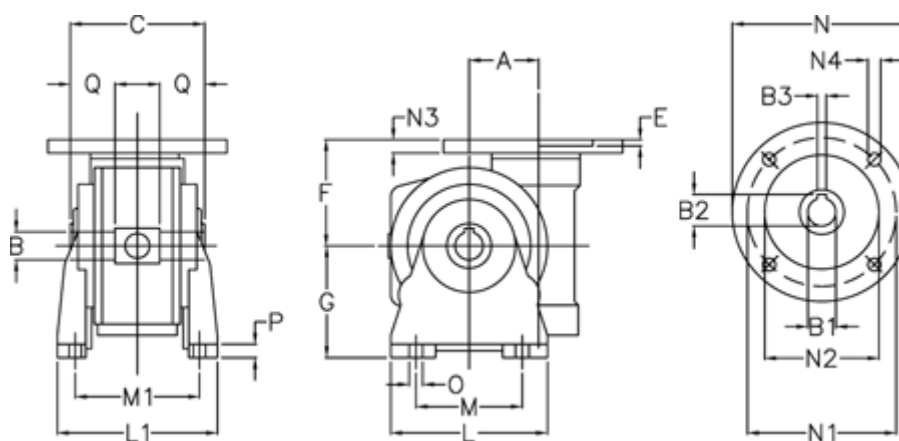

Data Sheet

Article number: 3902044007328
Description: Worm gear
VF 44-V-7-71B14

Measures

A = 44.6	G = 72	N3 = 10
B = 18 H7	L = 90	N4 = 7
B1 E7 = 14	L1 = 98	O = 8.5
B2 = 16.3	M = 52	P = 10
B3 H9 = 5	M1 = 81	Q = 24.5
C = 64	N = 105	
E = 2	N1 = 85	
F = 65	N2 = 70	